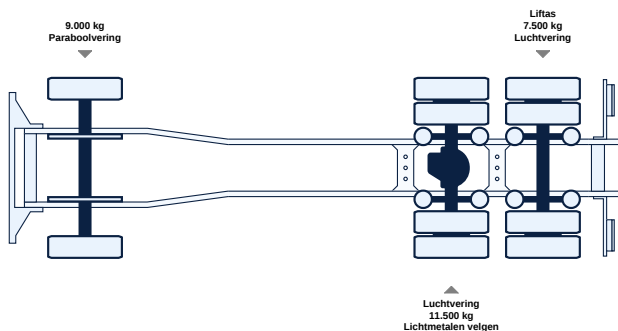

ALL PROPERTIES

General

ID	LVS7669
GVW	28.000 kg
VIN	YV2JG30C6AB568003
Fuel	Diesel
Color	Overig
Number of gears	12
Mileage	838.685 km
APK (MOT) to	03-04-2024
Wheelbase	597 cm
Engine	509 pk
Carrying capacity	16.260 kg
Dimensions(L x W)	865 x 255cm
Emission-standard	Euro 5
Gear box	Automatic
First registration	27-10-2010

Options

- ✓ 2x PTO
- ✓ Air conditioning
- ✓ Aluminum fuel tank
- ✓ Electrically operated windows
- ✓ Gullet
- ✓ Hydraulics
- ✓ I shift
- ✓ Parking Heater
- ✓ Radio
- ✓ Speed limiter
- ✓ Sun visor
- ✓ Volvo Maintenance history available
- ✓ ABS
- ✓ Air suspension
- ✓ Climate Control
- ✓ Front fog lights
- ✓ High Beams
- ✓ Immobilizer (B1)
- ✓ On-board computer
- ✓ PTO
- ✓ Sleeping cabin
- ✓ Sper
- ✓ VEB+
- ✓ Work lamp(s)

Axes

Body details

Brand	NCH Kabelsysteem 20T
Bodywork	Kabelsysteem