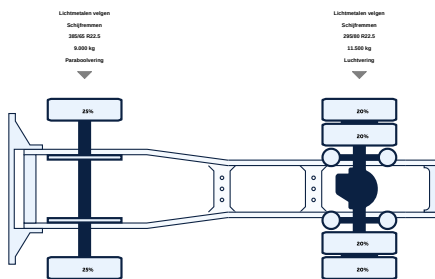

ALLE EIGENSCHAPPEN

Algemeen

ID	LVS7548
GVW	20.500 kg
VIN	YV2XZ80A3LA867344
Kleur	Overig
Aantal versnellingen	12
Kilometerstand	849.700 km
APK tot	06-11-2024
Wielbasis	370 cm
Motor	460 pk
Laadvermogen	12.376 kg
Afmeting(l x b)	611 x 254cm
Emissienorm	Euro 6
Versnellingsbak	Automatic
1e registratie	06-11-2020

Opties

- ✓ 1 bed
- ✓ Airconditioning
- ✓ Cruisecontrol
- ✓ Schijfremmen
- ✓ Zonneklep
- ✓ ABS
- ✓ Alcoa velgen
- ✓ Elektrisch bedienbare ramen
- ✓ Stoel verwarming
- ✓ Zwaailamp(en)

Asconfiguratie