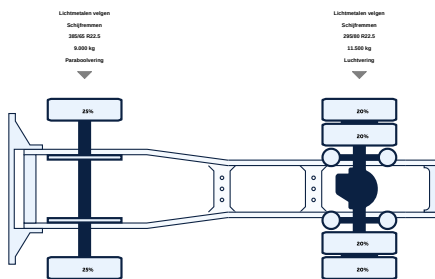

ALL PROPERTIES

General

ID	LVS7548
GVW	20.500 kg
VIN	YV2XZ80A3LA867344
Color	Overig
Number of gears	12
Mileage	849.700 km
APK (MOT) to	06-11-2024
Wheelbase	370 cm
Engine	460 pk
Carrying capacity	12.376 kg
Dimensions(L x W)	611 x 254cm
Emission-standard	Euro 6
Gear box	Automatic
First registration	06-11-2020

Options

- ✓ 1 bed
- ✓ Air conditioning
- ✓ Beacon(s)
- ✓ Disc brakes
- ✓ Seat heating
- ✓ ABS
- ✓ Alcoa rims
- ✓ Cruise Control
- ✓ Electrically operated windows
- ✓ Sun visor

Axes