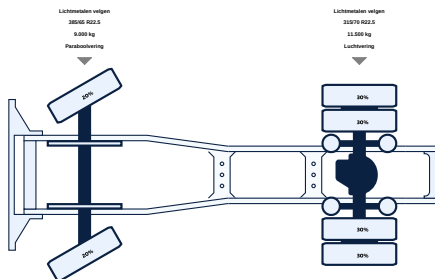

ALL PROPERTIES

General

ID	LVS1041
GVW	22.000 kg
VIN	YV2XZX0A6JB866738
Fuel	Diesel
Color	Overig
Number of gears	12
Mileage	1.017.393 km
APK (MOT) to	11-06-2024
Wheelbase	360 cm
Engine	450 pk
Carrying capacity	15.082 kg
Dimensions(L x W)	579 x 254 x 340cm
Emission-standard	Euro 6
Gear box	Automatic
First registration	11-06-2018

Options

- ✓ ABS
- ✓ Airbags
- ✓ Alcoa rims
- ✓ Central door locking
- ✓ Electrically operated windows
- ✓ Fog lights
- ✓ High Beams
- ✓ PTO Preparation
- ✓ Refridgerator
- ✓ Remote controlled central door locking
- ✓ Speed limiter
- ✓ Sun visor
- ✓ Ad Blue
- ✓ Air conditioning
- ✓ Aluminum fuel tank
- ✓ Dynamic steering
- ✓ Flashing lights
- ✓ Forward collision warning
- ✓ Parking Heater
- ✓ Radio CD player
- ✓ Reinforced engine brake
- ✓ Sleeping cabin
- ✓ Sper
- ✓ Toolbox

Axes