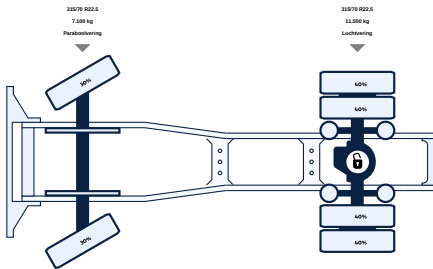

ALL PROPERTIES

General

ID	LVS1048
GVW	20.100 kg
VIN	YV2X9J0A8HB80777
Fuel	Diesel
Color	Overig
Number of gears	12
Mileage	671.570 km
APK (MOT) to	20-01-2025
Wheelbase	380 cm
Engine	330 pk
Carrying capacity	12.982 kg
Dimensions(L x W)	599 x 250cm
Emission-standard	Euro 6
Gear box	Automatic
First registration	19-01-2017

Options

- ✓ ABS
- ✓ Air conditioning
- ✓ Aluminum fuel tank
- ✓ Forward collision warning
- ✓ Lane Keeping Support
- ✓ Particulate filter
- ✓ Radio Display 9 inches
- ✓ Roof Spoiler
- ✓ Sleeping cabin
- ✓ Sper
- ✓ Stability control
- ✓ Ad Blue
- ✓ Air suspension
- ✓ Fog lights
- ✓ Immobilizer (B1)
- ✓ Maintenance history
- ✓ Radio CD player
- ✓ Remote controlled central door locking
- ✓ Side skirts
- ✓ Speed limiter
- ✓ Spoilers
- ✓ Sun visor

Axes