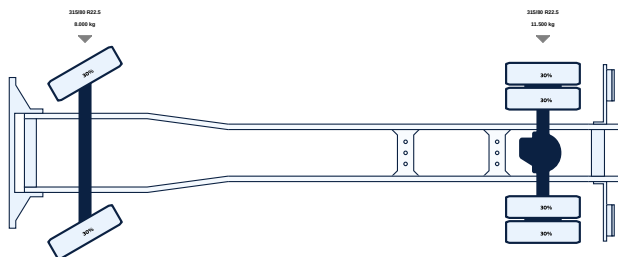

ALL PROPERTIES

General

ID	LVS7629
GVW	19.500 kg
VIN	YV2JL40A58B510281
Fuel	Diesel
Color	Overig
Number of gears	12
Mileage	861.976 km
APK (MOT) to	19-04-2025
Wheelbase	370 cm
Engine	307 pk
Carrying capacity	9.580 kg
Dimensions(L x W)	670 x 255cm
Emission-standard	Euro 5
First registration	26-03-2008

Options

- ✓ ABS
- ✓ Aluminum fuel tank
- ✓ Electric windows
- ✓ Immobilizer (B1)
- ✓ Sper
- ✓ Air conditioning
- ✓ Beacon(s)
- ✓ Front fog lights
- ✓ Radio
- ✓ Sun visor

Body details

Brand	Hyva Portaalsysteem
Bodywork	Portaalarmsysteem

Axes