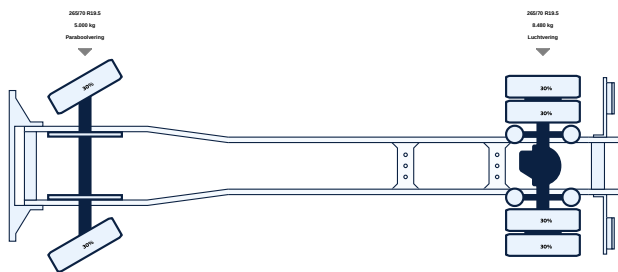

Extra information

Tail lift: DHollandia DHLM30, tail lift

Options

- ✓ ABS
- ✓ Air conditioning
- ✓ Air horn
- ✓ Central door locking
- ✓ Climate Control
- ✓ Cruise Control
- ✓ Dhollandia Loading ramp 2000kg
- ✓ Electrically operated windows
- ✓ Maintenance history
- ✓ Reinforced engine brake
- ✓ Roof Spoiler
- ✓ Side door
- ✓ Speed limiter
- ✓ Sun visor
- ✓ Tail lift with its own battery

Body details

Brand	Geisoleerde Laadbak Met Laadklep
Bodywork	Koel-vriestransport
Dimensions bodywork (L x W x H)	660 x 250 x 236cm
Cooling engine	Motor

Axes

Tail lift

Kind	Achtersluitklep
Type	DHLM30
Brand	DHollandia