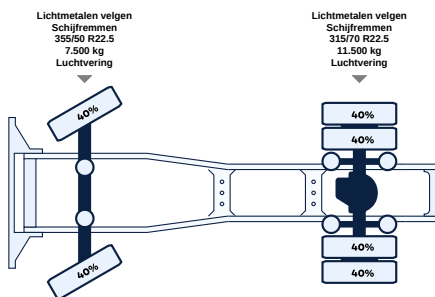

ALL PROPERTIES

General

ID	LVS7600
GVW	19.000 kg
VIN	YV2RT40A3KB891039
Fuel	Diesel
Color	Overig
Number of gears	12
Mileage	283.795 km
APK (MOT) to	01-11-2025
Wheelbase	380 cm
Engine	500 pk
Carrying capacity	11.447 kg
Dimensions(L x W)	599 x 252cm
Emission-standard	Euro 6
Gear box	Automatic
First registration	15-01-2019

Axes

Options

- ✓ 2x Sleeping bed
- ✓ 7 Inch Multimedia System
- ✓ ABS
- ✓ Adaptive Cruise Control
- ✓ Adjustable dish
- ✓ Air conditioning
- ✓ Air suspension
- ✓ Alcoa rims
- ✓ Alloy wheels
- ✓ Aluminum fuel tank
- ✓ Axle load indication
- ✓ Daytime running lights
- ✓ Driver Alert Support
- ✓ Electrically adjustable exterior mirrors
- ✓ Electrically operated windows
- ✓ Electric windows
- ✓ Forward collision warning
- ✓ Front fog lights
- ✓ I-Parkcool
- ✓ I shift
- ✓ Lifting plate
- ✓ Navigation system
- ✓ Parking air conditioning
- ✓ Parking Heater
- ✓ Radio CD player
- ✓ Refridgerator
- ✓ Remote controlled central door locking
- ✓ Roof Spoiler
- ✓ Sleeping cabin
- ✓ Speed limiter
- ✓ Sper
- ✓ Spoilers
- ✓ Sun visor
- ✓ VEB+
- ✓ Volvo Maintenance history available
- ✓ Work lamp(s)
- ✓ Xenon lighting