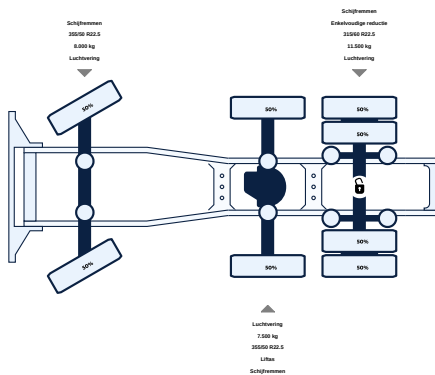

ALL PROPERTIES

General

ID	LVS7579
GVW	27.000 kg
VIN	YV2RTYOC5JA824438
Fuel	Diesel
Color	Overig
Number of gears	12
Mileage	608.000 km
Wheelbase	410 cm
Engine	460 pk
Carrying capacity	18.400 kg
Emission-standard	Euro 6
Gear box	Automatic
First registration	08-05-2018

Options

- ✓ 9 inch Multimedia screen
- ✓ Adaptive Cruise Control
- ✓ Axle load indicator
- ✓ Electrically adjustable exterior mirrors
- ✓ Electrically operated windows
- ✓ Forward collision warning
- ✓ i-Cruise
- ✓ Immobilizer (B1)
- ✓ Navigation system
- ✓ Refridgerator
- ✓ Sleeping cabin
- ✓ Sper
- ✓ Sun visor
- ✓ Xenon lighting
- ✓ ABS
- ✓ Aluminum fuel tank
- ✓ EBS
- ✓ Electrically adjustable seats
- ✓ Fire extinguisher
- ✓ High Beams
- ✓ I-See
- ✓ Lane Keeping Support
- ✓ On-board computer
- ✓ Roof Spoiler
- ✓ Sliding dish
- ✓ Spoilers
- ✓ VEB+ Volvo Engine Brake Plus

Axes