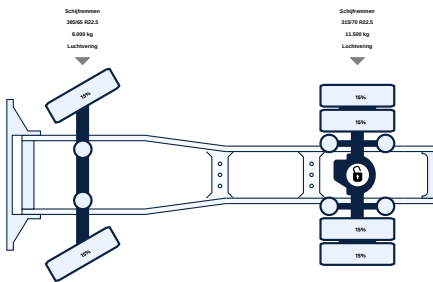

ALL PROPERTIES

General

ID	LVS7568
GVW	19.500 kg
VIN	YV2R0POA7KB885173
Fuel	Diesel
Color	Overig
Number of gears	12
Mileage	827.000 km
APK (MOT) to	13-11-2024
Wheelbase	400 cm
Engine	750 pk
Carrying capacity	10.413 kg
Dimensions(L x W)	641 x 254cm
Emission-standard	Euro 6
Gear box	Automatic
First registration	13-11-2018

Options

- ✓ 2x Sleeping bed
- ✓ 9 inch Multimedia screen
- ✓ ABS
- ✓ Air suspension
- ✓ Alarm system SCM B3
- ✓ Aluminum fuel tank
- ✓ Beacon(s)
- ✓ Beacon(s)
- ✓ Bluetooth
- ✓ Central door locking
- ✓ Climate Control
- ✓ EBS
- ✓ Electrically adjustable seats
- ✓ Electric mirrors
- ✓ Electric windows
- ✓ Flashing lights
- ✓ Flashing lights
- ✓ Front fog lights
- ✓ Front fog lights
- ✓ High Beams
- ✓ I-Parkcool
- ✓ Immobilizer (B1)
- ✓ Leather cover
- ✓ Leather steering wheel
- ✓ Parking air conditioning
- ✓ Parking Heater
- ✓ Radio
- ✓ Refridgerator
- ✓ Remote controlled central door locking
- ✓ Roof Spoiler
- ✓ Seat heating
- ✓ Sper
- ✓ Standclima
- ✓ Sunroof
- ✓ Sun visor
- ✓ Sun visor
- ✓ Upholstery leather
- ✓ Xenon lighting
- ✓ Xenon lighting

Axes