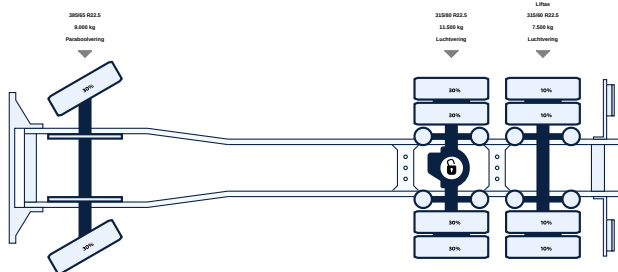

ALL PROPERTIES

General

ID	LVS7625
GVW	28.000 kg
VIN	YV2RT40CXEB684735
Fuel	Diesel
Color	Overig
Number of gears	12
Mileage	985.314 km
APK (MOT) to	01-03-2025
Wheelbase	597 cm
Engine	500 pk
Carrying capacity	16.180 kg
Dimensions(L x W)	870 x 254cm
Emission-standard	Euro 6
Gear box	Automatic
First registration	13-02-2014

Options

- ✓ 2x Sleeping bed
- ✓ Air conditioning
- ✓ Aluminum fuel tank
- ✓ Drawbar
- ✓ Front fog lights
- ✓ Immobilizer (B1)
- ✓ On-board computer
- ✓ Radio CD player
- ✓ Sleeping cabin
- ✓ Sper
- ✓ Toolbox
- ✓ Work Remote
- ✓ ABS
- ✓ Air suspension
- ✓ Axle load indication
- ✓ Electric windows
- ✓ High Beams
- ✓ Lift Axle
- ✓ Parking Heater
- ✓ Radio Display 9 inches
- ✓ Speed limiter
- ✓ Sun visor
- ✓ Work lamp(s)
- ✓ Xenon lighting

Axes

Body details

Brand	NCH Kabelsysteem 20T
Bodywork	Kabelsysteem