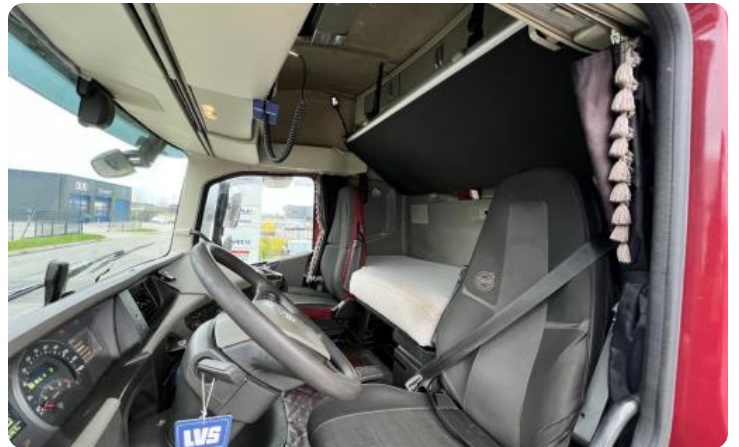

WhatsApp

+31653923043

WhatsApp +31653923043 toevoegen

Añadir WhatsApp +31653923043

Add WhatsApp +31653923043

Fügen Sie WhatsApp +31653923043 hinzu