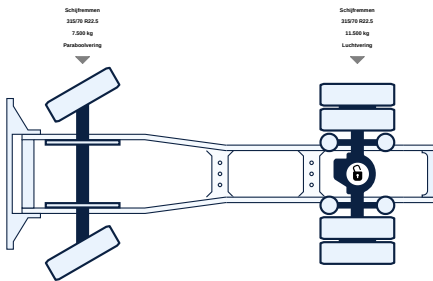

ALL PROPERTIES

General

ID	LVS7616
VIN	YV2RT40A3JB865247
Fuel	Diesel
Color	Overig
Number of gears	12
Mileage	756.155 km
Wheelbase	370 cm
Engine	500 pk
Emission-standard	Euro 6
Gear box	Automatic
First registration	01-02-2019

Axes

Options

- ✓ 7 Inch Multimedia System
- ✓ Adaptive Cruise Control
- ✓ Air suspension
- ✓ Central door locking
- ✓ Electrically operated windows
- ✓ Forward collision warning
- ✓ I-Parkcool
- ✓ Lane Keeping Support
- ✓ Parking air conditioning
- ✓ Radio
- ✓ Refridgerator
- ✓ Speed limiter
- ✓ Spoilers
- ✓ VEB+
- ✓ ABS
- ✓ Air conditioning
- ✓ Aluminum fuel tank
- ✓ Double fuel tank
- ✓ Fog lights
- ✓ High Beams
- ✓ Immobilizer (B1)
- ✓ On-board computer
- ✓ Parking Heater
- ✓ Radio/CD
- ✓ Roof Spoiler
- ✓ Sper
- ✓ Sun visor