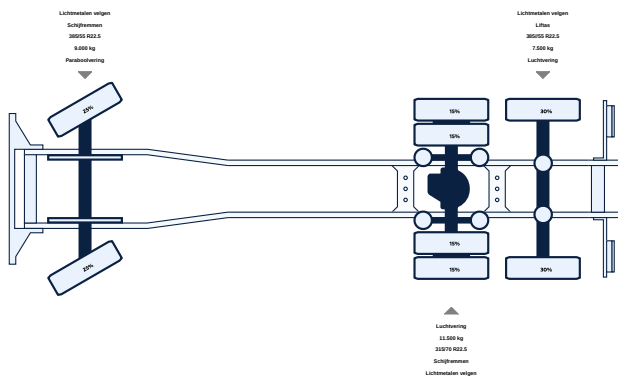

ALL PROPERTIES

General

ID	LVS7540
GVW	28.000 kg
VIN	YV2RTYOC1GB749627
Fuel	Diesel
Color	Overig
Number of gears	12
Mileage	998.659 km
Wheelbase	627 cm
Engine	460 pk
Carrying capacity	15.980 kg
Dimensions(L x W)	880 x 255cm
Emission-standard	Euro 6
Gear box	Automatic
First registration	04-01-2016

Options

- ✓ 2 beds
- ✓ Air conditioning
- ✓ Electric mirrors
- ✓ Hook system 21 T
- ✓ PTO
- ✓ Refridgerator
- ✓ VEB
- ✓ ABS
- ✓ Alloy wheels
- ✓ Gullet
- ✓ Parking Heater
- ✓ Radio CD player
- ✓ Toolbox

Body details

Brand	Haakarmsysteem 21T Hiab Multilift
Bodywork	Haakarmsysteem

Axes