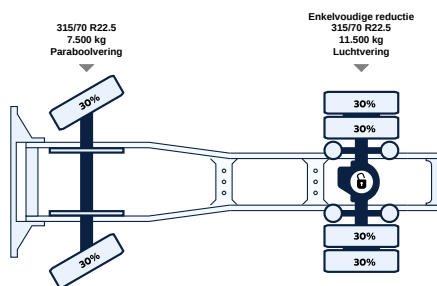

ALL PROPERTIES

General

ID	LVS7517
GVW	20.500 kg
VIN	YV2RTY0A1PB410090
Fuel	Diesel
Color	Overig
Number of gears	12
Mileage	257.850 km
APK (MOT) to	13-12-2025
Wheelbase	3800 cm
Engine	460 pk
Carrying capacity	12.349 kg
Emission-standard	Euro 6
Gear box	Automatic
First registration	05-12-2022

Options

- ✓ ABS
- ✓ Adaptive Cruise Control
- ✓ Air conditioning
- ✓ Aluminum fuel tank
- ✓ Central door locking remote control
- ✓ Double fuel tank
- ✓ EBS
- ✓ ESP
- ✓ Forward collision warning
- ✓ i-Cruise
- ✓ Navigation
- ✓ Parking air conditioning
- ✓ Parking Heater
- ✓ Radio CD player
- ✓ Radio Display 9 inches
- ✓ Refridgerator
- ✓ Sleeping cabin
- ✓ Speed limiter
- ✓ Spoilers
- ✓ Standclima
- ✓ Sun visor
- ✓ VEB+
- ✓ VEB+ Volvo Engine Brake Plus

Axes