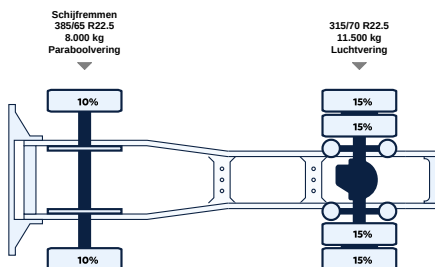

ALL PROPERTIES

General

ID	LVS7644
GVW	19.500 kg
VIN	YV2AG10A5BB597643
Color	Overig
Number of gears	12
Mileage	1.057.050 km
APK (MOT) to	01-11-2025
Wheelbase	380 cm
Engine	420 pk
Carrying capacity	11.302 kg
Dimensions(L x W)	599 x 255cm
Emission-standard	Euro 5
Gear box	Automatic
First registration	31-10-2011

Options

- ✓ 2x Sleeping bed
- ✓ Front fog lights
- ✓ Sleeping cabin
- ✓ ABS
- ✓ Refridgerator
- ✓ Sun visor

Axes