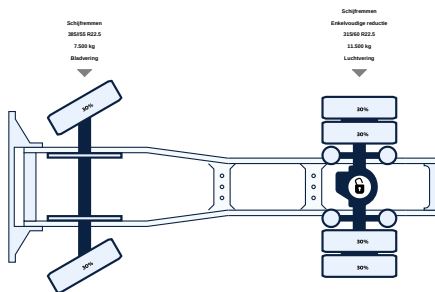

ALL PROPERTIES

General

ID	LVS7555
GVW	19.000 kg
VIN	YV2RTW0A8KA836684
Color	Overig
Number of gears	12
Mileage	788.888 km
Wheelbase	380 cm
Engine	420 pk
Carrying capacity	11.200 kg
Emission-standard	Euro 6
Gear box	Automatic
First registration	08-10-2018

Options

- ✓ 9 inch Multimedia screen
- ✓ Adaptive Cruise Control
- ✓ Electric mirrors
- ✓ Front fog lights
- ✓ Inverter 24V - 230V
- ✓ Lane Keeping Support
- ✓ Radio Display 9 inches
- ✓ Sleeping cabin
- ✓ Spoilers
- ✓ VEB+ Volvo Engine Brake Plus
- ✓ ABS
- ✓ EBS
- ✓ ESP
- ✓ Immobilizer (B1)
- ✓ I shift
- ✓ Radio Bluetooth
- ✓ Roof Spoiler
- ✓ Sper
- ✓ Toolbox
- ✓ Volvo Maintenance history available

Axes