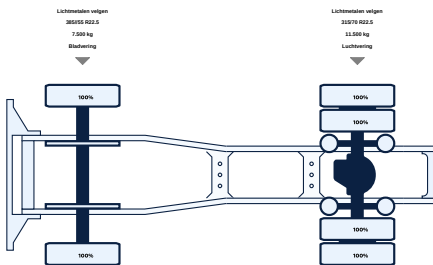

ALL PROPERTIES

General

ID	LVS7592
GVW	19.000 kg
VIN	YV2RTW0A6PA334652
Fuel	Diesel
Color	Overig
Number of gears	12
Mileage	1.800 km
APK (MOT) to	16-10-2025
Wheelbase	370 cm
Engine	420 pk
Carrying capacity	10.970 kg
Dimensions(L x W)	611 x 254cm
Emission-standard	Euro 6
Gear box	Automatic
First registration	16-10-2024

Extra information

Structure

Tank capacity: 1115 liters

Axes

Options

- ✓ 9 inch Multimedia screen
- ✓ Adaptive Cruise Control
- ✓ Alcoa rims
- ✓ Axle load indication
- ✓ Central door locking
- ✓ Disc brakes
- ✓ Driver Alert Support
- ✓ Electrically adjustable exterior mirrors
- ✓ Electric windows
- ✓ Forward collision warning
- ✓ I-See
- ✓ Lane Departure Warning
- ✓ Leather cover
- ✓ LED-lighting
- ✓ Maintenance history
- ✓ Parking Heater
- ✓ Refridgerator
- ✓ Roof Spoiler
- ✓ Side skirts
- ✓ Speed limiter
- ✓ Spoilers
- ✓ Stability control
- ✓ Sun visor
- ✓ VEB+
- ✓ Work Remote
- ✓ ABS
- ✓ Air conditioning
- ✓ Aluminum fuel tank
- ✓ Bluetooth
- ✓ Daytime running lights
- ✓ Double fuel tank
- ✓ Dynamic steering
- ✓ Electrically operated windows
- ✓ Fog lights
- ✓ i-Cruise
- ✓ Immobilizer (B1)
- ✓ Lane Keeping Support
- ✓ Leather steering wheel
- ✓ LED headlights
- ✓ Navigation system
- ✓ Radio/CD
- ✓ Reversing camera
- ✓ Seat heating
- ✓ Sleeping cabin
- ✓ Sper
- ✓ Spoiler set
- ✓ Sunroof
- ✓ Toolbox
- ✓ VEB+ Volvo Engine Brake Plus