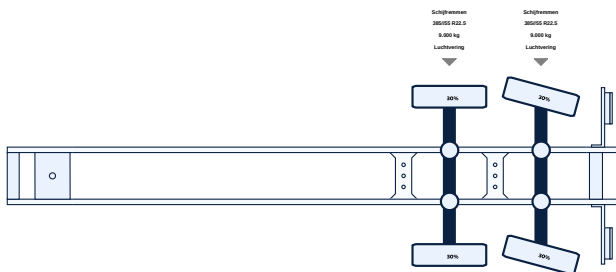

ALL PROPERTIES

General

ID	LVS7574
GVW	30.000 kg
VIN	XL9128363CB532363
Color	Overig
Mileage	0 km
APK (MOT) to	04-02-2025
Wheelbase	910 cm
Carrying capacity	20.500 kg
Dimensions(L x W)	1395 x 260cm
First registration	04-02-2013

Options

- ✓ 25.25m LHV approval
- ✓ Central lubrication
- ✓ Clang
- ✓ Eco combi approved
- ✓ Own battery pack
- ✓ Tailgate
- ✓ Tridec Steering
- ✓ Work lamp(s)
- ✓ ABS
- ✓ Charging cable
- ✓ Disc brakes
- ✓ Flower size
- ✓ SAF Assen
- ✓ Tail lift with its own battery
- ✓ Wabco

Axes

Body details

Brand	Carrier Vector 1550
Bodywork	Koel-vriestransport
Dimensions bodywork (L x W x H)	1365 x 250 x 274cm
Cooling engine	Diesel+elektrisch
Operating hours (diesel)	4925
Operating hours (electrical)	32

Tail lift

Kind	Achtersluitklep
Type	DHLMV.40
Brand	DHollandia