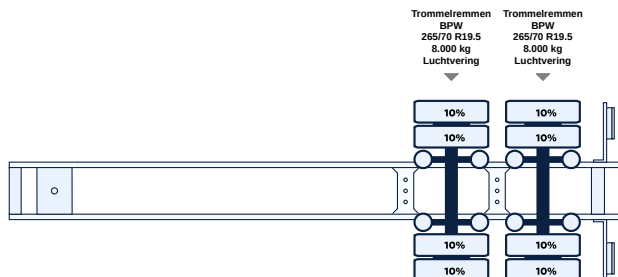

ALL PROPERTIES

General

ID	LVS7646
GVW	16.000 kg
VIN	XL900000099081232
Color	Overig
Mileage	0 km
APK (MOT) to	15-07-2025
Wheelbase	131 cm
Carrying capacity	9.280 kg
Dimensions(L x W)	1025 x 260cm
First registration	09-12-1999

Extra information
Tail lift: slider lift

Options

- ✓ ABS
- ✓ BPW Eco Assen
- ✓ Flower size
- ✓ Tail lift with its own battery

Body details

Brand	TRS Iceland Unit
Bodywork	Koel-vriestransport
Cooling engine	Elektrisch

Tail lift

Kind	Onderschuifklep

Axes