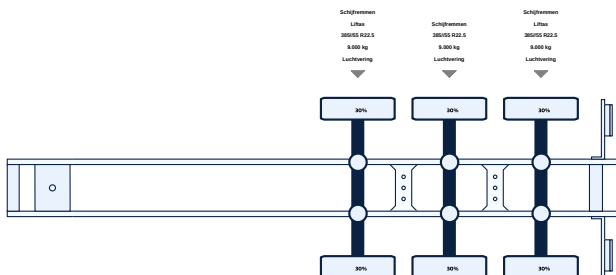

ALL PROPERTIES

General

ID	LVS7575
GVW	42.000 kg
VIN	WSM00000005137484
Color	Overig
Mileage	0 km
APK (MOT) to	17-02-2025
Wheelbase	891 cm
Carrying capacity	33.730 kg
Dimensions(L x W)	1400 x 260cm
First registration	17-02-2015

Extra information

Structure
Construction year: 2015

Axes

Options

- ✓ ABS
- ✓ Clang
- ✓ Disc brakes
- ✓ Lift Axle
- ✓ Tailgate
- ✓ Work lamp(s)
- ✓ Carrier Vector 1550
- ✓ D Hollandia Loading ramp 2000kg
- ✓ Flower size
- ✓ Pallet truck crate
- ✓ Tail lift with its own battery

Body details

Brand	Carrier Vector 1550
Bodywork	Koel-vriestransport
Dimensions bodywork (L x W x H)	1343 x 250 x 270cm
Cooling engine	Diesel+elektrisch
Operating hours (diesel)	6393
Operating hours (electrical)	726

Tail lift

Kind	Onderschuifklep
Type	DHSMR.20
Brand	DHollandia