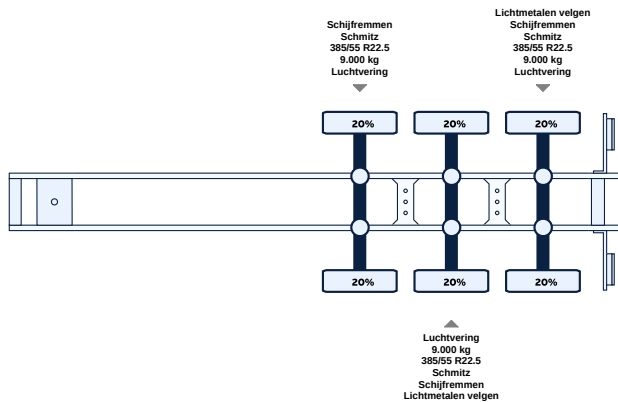

Extra information

Tail lift: DHollandia, slider lift, 2000 kg

Options

- ✓ ABS
- ✓ Alloy wheels
- ✓ Dhollandia Loading ramp 2000kg
- ✓ Flower size
- ✓ Pallet truck crate
- ✓ Tail lift with its own battery
- ✓ Alcoa rims
- ✓ Clang
- ✓ Disc brakes
- ✓ Folding flap with battery
- ✓ Support legs
- ✓ Work lamp(s)

Body details

Bodywork	Koel-vriestransport
Dimensions bodywork (L x W x H)	1341 x 249 x 274cm
Cooling engine	Diesel+elektrisch
Operating hours (diesel)	5581

Axes

Tail lift

Kind	Onderschuifklep
Brand	DHollandia