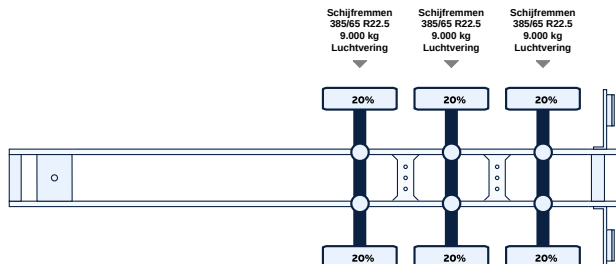

ALL PROPERTIES

General

ID	LVS7651
GVW	42.000 kg
VIN	WSM00000005109580
Color	Overig
Mileage	0 km
APK (MOT) to	28-11-2025
Wheelbase	891 cm
Carrying capacity	33.126 kg
Dimensions(L x W)	1400 x 260cm
First registration	14-03-2013

Extra information

Tail lift: Zepro, slider lift, 2000 kg

Options

- ☒ **ABS**
- ☒ **Pallet truck crate**
- ☒ **Tail lift with its own battery**

Body details

Bodywork	Koel-vriestransport
Dimensions bodywork (L x W x H)	1341 x 2500 x 2700cm
Cooling engine	Diesel+elektrisch

Tail lift

Kind	Onderschuifklep
Brand	Zepro

Axes