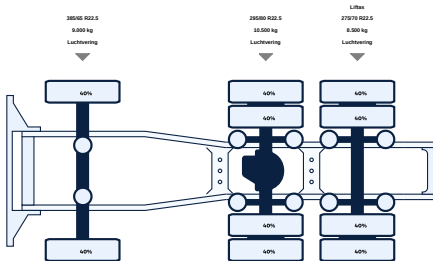

ALL PROPERTIES

General

ID	LVS1042
GVW	28.000 kg
VIN	YS2S6X20002155263
Fuel	Diesel
Color	Overig
Number of gears	12
Mileage	645.000 km
APK (MOT) to	25-01-2020
Wheelbase	468 cm
Engine	500 pk
Carrying capacity	28.000 kg
Dimensions(L x W)	700 x 255cm
Emission-standard	Euro 6
Gear box	Automatic
First registration	25-01-2019

Options

- ✓ 2x Sleeping bed
- ✓ Adjustable dish
- ✓ Air horn
- ✓ Axle load indicator
- ✓ Electrically adjustable exterior mirrors
- ✓ Fog lights
- ✓ I-Parkcool
- ✓ LED headlights
- ✓ NATO plug
- ✓ Parking air conditioning
- ✓ Radio CD player
- ✓ Refridgerator
- ✓ Retarder
- ✓ Sleeping cabin
- ✓ Speed limiter
- ✓ Spoilers
- ✓ Sun visor
- ✓ ABS
- ✓ Air conditioning
- ✓ Aluminum fuel tank
- ✓ Central door locking
- ✓ Electrically operated windows
- ✓ High Beams
- ✓ Immobilizer (B1)
- ✓ Nato
- ✓ Navigation system
- ✓ Parking Heater
- ✓ Radio Display 9 inches
- ✓ Remote controlled central door locking
- ✓ Roof Spoiler
- ✓ Sliding dish
- ✓ Sper
- ✓ Standclima
- ✓ Upholstery leather

Axes