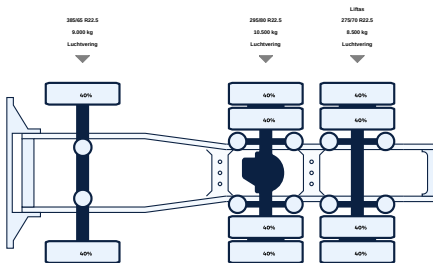

ALL PROPERTIES

General

ID	LVS1042
GVW	28.000 kg
VIN	YS2S6X20002155263
Fuel	Diesel
Color	Overig
Number of gears	12
Mileage	645.000 km
APK (MOT) to	25-01-2020
Wheelbase	468 cm
Engine	500 pk
Carrying capacity	28.000 kg
Dimensions(L x W)	700 x 255cm
Emission-standard	Euro 6
Gear box	Automatic
First registration	25-01-2019

Options

- ✓ 2x Sleeping bed
- ✓ Adjustable dish
- ✓ Air horn
- ✓ Axle load indicator
- ✓ Electrically adjustable exterior mirrors
- ✓ Fog lights
- ✓ I-Parkcool
- ✓ LED headlights
- ✓ NATO plug
- ✓ Parking air conditioning
- ✓ Radio CD player
- ✓ Refridgerator
- ✓ Retarder
- ✓ Sleeping cabin
- ✓ Speed limiter
- ✓ Spoilers
- ✓ Sun visor
- ✓ ABS
- ✓ Air conditioning
- ✓ Aluminum fuel tank
- ✓ Central door locking
- ✓ Electrically operated windows
- ✓ High Beams
- ✓ Immobilizer (B1)
- ✓ Nato
- ✓ Navigation system
- ✓ Parking Heater
- ✓ Radio Display 9 inches
- ✓ Remote controlled central door locking
- ✓ Roof Spoiler
- ✓ Sliding dish
- ✓ Sper
- ✓ Standclima
- ✓ Upholstery leather

Axes