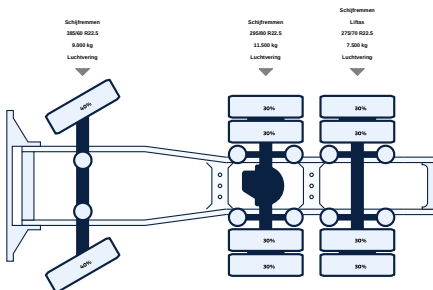

ALL PROPERTIES

General

ID	LVS7542
GVW	28.000 kg
VIN	YS2R6X20002145879
Fuel	Diesel
Color	Overig
Number of gears	12
Mileage	619.500 km
Wheelbase	315 cm
Engine	580 pk
Carrying capacity	18.100 kg
Dimensions(L x W)	688 x 255cm
Emission-standard	Euro 6
Gear box	Automatic
First registration	15-03-2018

Axes

Options

- ✓ 2x Sleeping bed
- ✓ Adaptive Cruise Control
- ✓ Airbags
- ✓ Air suspension
- ✓ Axle load indication
- ✓ Climate Control
- ✓ Daytime running lights
- ✓ EBS
- ✓ Electrically adjustable seats
- ✓ Electric windows
- ✓ Front fog lights
- ✓ Immobilizer (B1)
- ✓ Leather cover
- ✓ LED headlights
- ✓ Parking Heater
- ✓ Radio Display 9 inches
- ✓ Remote controlled central door locking
- ✓ Roof Spoiler
- ✓ Sleeping cabin
- ✓ Speed limiter
- ✓ Spoilers
- ✓ Sun visor
- ✓ Upholstery leather
- ✓ ABS
- ✓ Ad blue
- ✓ Air conditioning
- ✓ Aluminum fuel tank
- ✓ Beacon(s)
- ✓ Cruise Control
- ✓ Disc brakes
- ✓ Electrically adjustable exterior mirrors
- ✓ Electrically operated windows
- ✓ Fog lights
- ✓ High Beams
- ✓ Lane Change Support
- ✓ Leather steering wheel
- ✓ Navigation system
- ✓ Radio CD player
- ✓ Refridgator
- ✓ Retarder
- ✓ Side skirts
- ✓ Sliding dish
- ✓ Sper
- ✓ Spoiler set
- ✓ Toolbox
- ✓ Work lamp(s)