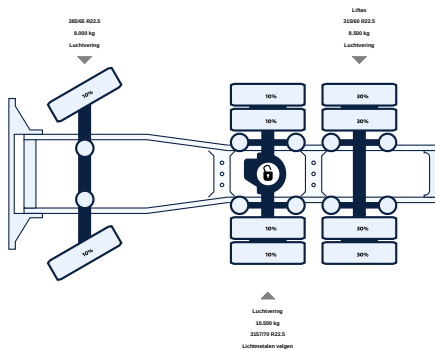

ALLE EIGENSCHAPPEN

Algemeen

ID	LVS7560
GVW	28.000 kg
VIN	YS2R6X20005385557
Brandstof	Diesel
Kleur	Overig
Aantal versnellingen	12
Kilometerstand	915.000 km
APK tot	21-12-2024
Wielbasis	310 cm
Motor	580 pk
Laadvermogen	17.725 kg
Emissienorm	Euro 6
Versnellingsbak	Manual
1e registratie	28-05-2015

Opties

- ✓ 2x Slaap bed
- ✓ 7 Inch Multimediasysteem
- ✓ ABS
- ✓ Airconditioning
- ✓ Aslast indicatie
- ✓ Centrale deurvergrendeling
- ✓ Centrale deurvergrendeling afstandbediening
- ✓ Climate Controle
- ✓ Dakspoiler
- ✓ Elektrische ramen
- ✓ Elektrisch bedienbare ramen
- ✓ Elektrisch verstelbare buitenspiegels
- ✓ Gereedschapskist
- ✓ Lerenbekleding
- ✓ Luchtvering
- ✓ Mistlampen voor
- ✓ Navigatiesysteem
- ✓ Omvormer 24V - 230V
- ✓ Radio/CD speler
- ✓ Radio Bluetooth
- ✓ Retarder
- ✓ Sideskirts
- ✓ Slaapcabine
- ✓ Snelheidsbegrenzer
- ✓ Special Interioir
- ✓ Sper
- ✓ Spoilers
- ✓ Spoilerset
- ✓ Standairconditioning
- ✓ Standkachel
- ✓ Startonderbreker (B1)
- ✓ Stoel verwarming
- ✓ TV
- ✓ Verstelbare schotel
- ✓ Verstralers
- ✓ Werklamp(en)
- ✓ Xenon verlichting
- ✓ Zonneklep
- ✓ Zwaailamp(en)
- ✓ Zwaailampen

Asconfiguratie