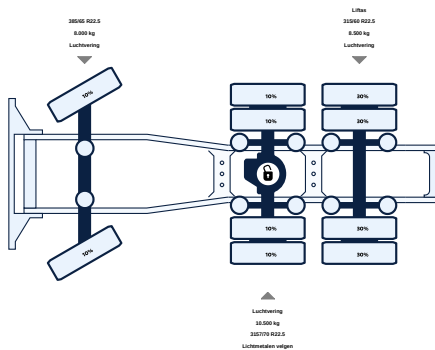

ALL PROPERTIES

General

ID	LVS7560
GVW	28.000 kg
VIN	YS2R6X20005385557
Fuel	Diesel
Color	Overig
Number of gears	12
Mileage	915.000 km
APK (MOT) to	21-12-2024
Wheelbase	310 cm
Engine	580 pk
Carrying capacity	17.725 kg
Emission-standard	Euro 6
Gear box	Manual
First registration	28-05-2015

Axes

Options

- ✓ 2x Sleeping bed
- ✓ 7 Inch Multimedia System
- ✓ ABS
- ✓ Adjustable dish
- ✓ Air conditioning
- ✓ Air suspension
- ✓ Air suspension
- ✓ Axle load indication
- ✓ Beacon(s)
- ✓ Beacon(s)
- ✓ Central door locking
- ✓ Central door locking
- ✓ Climate Control
- ✓ Electrically adjustable exterior mirrors
- ✓ Electrically operated windows
- ✓ Electric windows
- ✓ Flashing lights
- ✓ Flashing lights
- ✓ Front fog lights
- ✓ High Beams
- ✓ Immobilizer (B1)
- ✓ Inverter 24V - 230V
- ✓ Leather cover
- ✓ Navigation system
- ✓ Navigation system
- ✓ Parking air conditioning
- ✓ Radio CD player
- ✓ Seat heating
- ✓ Seat heating
- ✓ Side skirts
- ✓ Sleeping cabin
- ✓ Special Interior
- ✓ Speed limiter
- ✓ Speed limiter
- ✓ Sper
- ✓ Sper
- ✓ Spoilers
- ✓ Sun visor
- ✓ Sun visor
- ✓ Toolbox
- ✓ TV
- ✓ Work lamp(s)
- ✓ Xenon lighting
- ✓ Xenon lighting