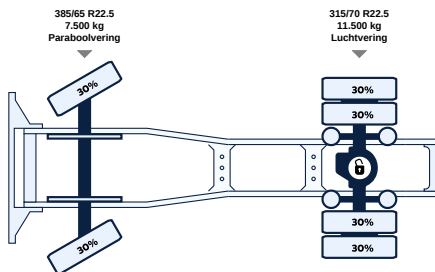

ALL PROPERTIES

General

ID	LVS1029
GVW	19.000 kg
VIN	YS2R4X2000920300
Fuel	Diesel
Color	Overig
Number of gears	14
Mileage	962.600 km
APK (MOT) to	01-01-2001
Wheelbase	370 cm
Engine	580 pk
Carrying capacity	18.000 kg
Dimensions(L x W)	566 x 255cm
Emission-standard	Euro 6
Gear box	Automatic
First registration	14-03-2017

Options

- ✓ **ABS**
- ✓ **Air conditioning**
- ✓ **Electrically operated windows**
- ✓ **Fire extinguisher**
- ✓ **Fog lights**
- ✓ **Parking Heater**
- ✓ **Radio CD player**
- ✓ **Radio display 7 inches**
- ✓ **Retarder**
- ✓ **Roof Spoiler**
- ✓ **Sleeping cabin**
- ✓ **Speed limiter**
- ✓ **Sper**
- ✓ **Spoilers**
- ✓ **Sun visor**

Axes