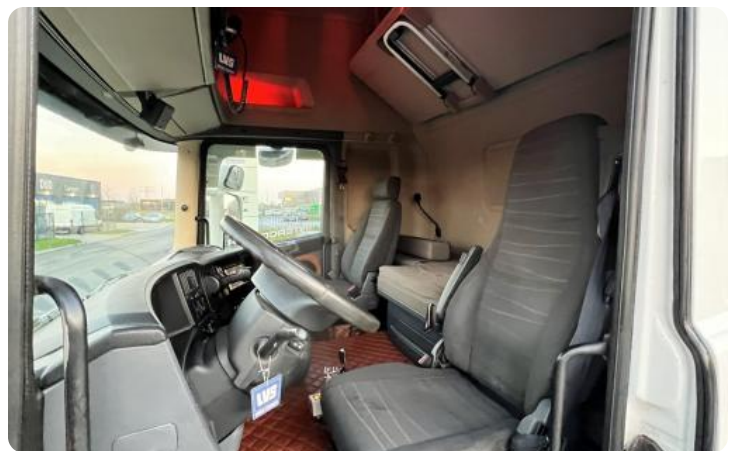

WhatsApp

WhatsApp +31653923043 toevoegen

1. Scan de QR-Code met je telefoon
2. En vertel ons in welk voertuig u interesse heeft.
3. En wij helpen u verder.

Añadir WhatsApp +31653923043

1. Escanea el código QR con tu teléfono
2. Y díinos qué vehículo te interesa.
3. Y te ayudaremos más.

+31653923043

Add WhatsApp +31653923043

1. Scan the QR code with your phone
2. And tell us which vehicle you are interested in.
3. And we will help you further.

Fügen Sie WhatsApp +31653923043 hinzu

1. Scannen Sie den QR-Code mit Ihrem Telefon
2. Und teilen Sie uns mit, für welches Fahrzeug Sie sich interessieren.
3. Und wir helfen Ihnen weiter.