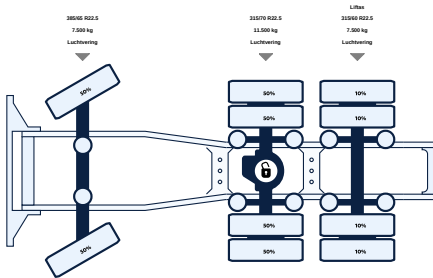

ALL PROPERTIES

General

ID	LVS1066
GVW	26.500 kg
VIN	YS2R6X20005339443
Fuel	Diesel
Color	Overig
Number of gears	12
Mileage	1.056.713 km
APK (MOT) to	18-12-2024
Wheelbase	380 cm
Engine	560 pk
Carrying capacity	16.600 kg
Dimensions(L x W)	660 x 254cm
Emission-standard	Euro 6
Gear box	Automatic
First registration	18-12-2013

Options

- ✓ 2x Sleeping bed
- ✓ Adjustable dish
- ✓ Air conditioning
- ✓ Central door locking
- ✓ Electrically adjustable exterior mirrors
- ✓ High Beams
- ✓ Hydraulic Tipper / Walking floor
- ✓ Immobilizer (B1)
- ✓ Parking Heater
- ✓ Radio CD player
- ✓ Refridgerator
- ✓ Retarder
- ✓ Side skirts
- ✓ Speed limiter
- ✓ Spoilers
- ✓ Sun visor
- ✓ ABS
- ✓ ADR Truck
- ✓ Aluminum fuel tank
- ✓ Daytime running lights
- ✓ Fog lights
- ✓ Hydraulics
- ✓ Hydrolics
- ✓ NATO plug
- ✓ PTO
- ✓ Radio display 7 inches
- ✓ Remote controlled central door locking
- ✓ Roof Spoiler
- ✓ Sleeping cabin
- ✓ Sper
- ✓ Stability control

Axes