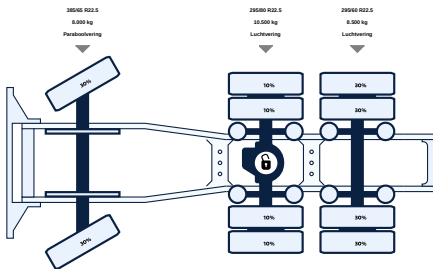

ALL PROPERTIES

General

ID	LVS7613
GVW	27.000 kg
VIN	YS2R6X20002181112
Fuel	Diesel
Color	Overig
Number of gears	12
Mileage	572.222 km
Wheelbase	3150 cm
Engine	540 pk
Carrying capacity	17.325 kg
Dimensions(L x W)	6821 x 255cm
Emission-standard	Euro 6
Gear box	Automatic
First registration	22-03-2021

Axes

Options

- ✓ 2x Sleeping bed
- ✓ 9 inch Multimedia screen
- ✓ ABS
- ✓ Adaptive Cruise Control
- ✓ Air conditioning
- ✓ Air suspension
- ✓ Alarm
- ✓ Aluminum fuel tank
- ✓ Climate Control
- ✓ Electrically operated windows
- ✓ Electric mirrors
- ✓ Fog lights
- ✓ Front fog lights
- ✓ High Beams
- ✓ Immobilizer (B1)
- ✓ Leather cover
- ✓ Leather steering wheel
- ✓ LED-lighting
- ✓ LED headlights
- ✓ Navigation system
- ✓ On-board computer
- ✓ Parking Heater
- ✓ Radio
- ✓ Radio Bluetooth
- ✓ Radio Display 9 inches
- ✓ Refridgerator
- ✓ Remote controlled central door locking
- ✓ Retarder
- ✓ Roof Spoiler
- ✓ Seat heating
- ✓ Side skirts
- ✓ Sleeping cabin
- ✓ Sliding dish
- ✓ Speed limiter
- ✓ Sper
- ✓ Spoilers
- ✓ Spoiler set
- ✓ Sun visor
- ✓ Toolbox
- ✓ Upholstery leather
- ✓ Work lamp(s)