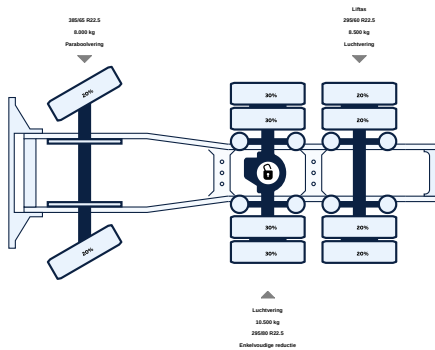

ALL PROPERTIES

General

ID	LVS7612
GVW	27.000 kg
VIN	YS2R6X20005665405
Fuel	Diesel
Color	Overig
Number of gears	12
Mileage	577.512 km
APK (MOT) to	13-07-2025
Wheelbase	315 cm
Engine	540 pk
Carrying capacity	17.500 kg
Dimensions(L x W)	682 x 255cm
Emission-standard	Euro 6d-TEMP
Gear box	Automatik
First registration	13-07-2022

Options

- ✓ 2x Sleeping bed
- ✓ 9 inch Multimedia screen
- ✓ ABS
- ✓ Adaptive Cruise Control
- ✓ Air conditioning
- ✓ Alarm
- ✓ Aluminum fuel tank
- ✓ Climate Control
- ✓ Electrically operated windows
- ✓ Electric mirrors
- ✓ Fog lights
- ✓ High Beams
- ✓ Immobilizer (B1)
- ✓ Leather steering wheel
- ✓ LED-lighting
- ✓ On-board computer
- ✓ Parking Heater
- ✓ Radio
- ✓ Radio Bluetooth
- ✓ Radio Display 9 inches
- ✓ Refridgerator
- ✓ Remote controlled central door locking
- ✓ Retarder
- ✓ Roof Spoiler
- ✓ Seat heating
- ✓ Side skirts
- ✓ Sleeping cabin
- ✓ Sliding dish
- ✓ Speed limiter
- ✓ Sper
- ✓ Spoilers
- ✓ Spoiler set
- ✓ Sun visor
- ✓ Toolbox
- ✓ Upholstery leather
- ✓ Work lamp(s)

Axes