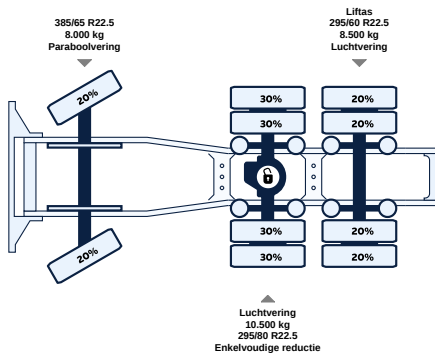

ALL PROPERTIES

General

ID	LVS7612
GVW	27.000 kg
VIN	YS2R6X20005665405
Fuel	Diesel
Color	Wit
Number of gears	12
Mileage	577.512 km
APK (MOT) to	13-07-2025
Wheelbase	315 cm
Engine	540 pk
Carrying capacity	17.500 kg
Dimensions(L x W)	682 x 255cm
Emission-standard	Euro 6d-TEMP
Gear box	Automatic
First registration	13-07-2022

Options

- ✓ 2x Sleeping bed
- ✓ 9 inch Multimedia screen
- ✓ ABS
- ✓ Adaptive Cruise Control
- ✓ Air conditioning
- ✓ Alarm
- ✓ Aluminum fuel tank
- ✓ Central door locking
- ✓ Climate Control
- ✓ Electrically operated windows
- ✓ Electric mirrors
- ✓ Fog lights
- ✓ High Beams
- ✓ Immobilizer (B1)
- ✓ Leather steering wheel
- ✓ LED-lighting
- ✓ LED headlights
- ✓ On-board computer
- ✓ Parking Heater
- ✓ PTO Preparation
- ✓ Radio
- ✓ Radio Bluetooth
- ✓ Radio Display 9 inches
- ✓ Refridgerator
- ✓ Remote controlled central door locking
- ✓ Retarder
- ✓ Roof Spoiler
- ✓ Seat heating
- ✓ Side skirts
- ✓ Sleeping cabin
- ✓ Sliding dish
- ✓ Speed limiter
- ✓ Sper
- ✓ Spoilers
- ✓ Spoiler set
- ✓ Sun visor
- ✓ Toolbox
- ✓ Upholstery leather
- ✓ Work lamp(s)

Axes