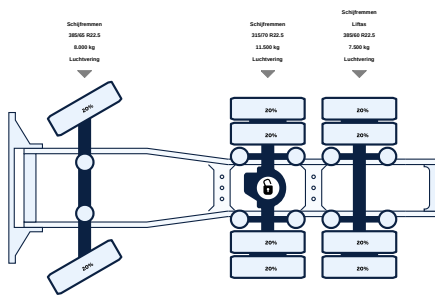

ALLE EIGENSCHAPPEN

Algemeen

ID	LVS7605
GVW	27.000 kg
VIN	YS2R6X20005378425
Brandstof	Diesel
Kleur	Overig
Aantal versnellingen	12
Kilometerstand	1.200.000 km
APK tot	06-08-2025
Wielbasis	310 cm
Motor	520 pk
Laadvermogen	16.800 kg
Afmeting(l x b)	660 x 254cm
Emissienorm	Euro 5
Versnellingsbak	Automatik
1e registratie	11-05-2015

Opties

- ✓ 2x Slaap bed
- ✓ 7 Inch Multimediasysteem
- ✓ ABS
- ✓ Airconditioning
- ✓ Aluminium brandstoftank
- ✓ Centrale deurvergrendeling afstandbediend
- ✓ Climate Controle
- ✓ Dakspoiler
- ✓ Dubbele brandstoftank
- ✓ Elektrische ramen
- ✓ Elektrische spiegels
- ✓ Elektrisch bedienbare ramen
- ✓ Elektrisch verstelbare stoelen
- ✓ Lederen stuurwiel
- ✓ Liftas
- ✓ Luchtvering
- ✓ Mistlampen
- ✓ Mistlampen voor
- ✓ Navigatiesysteem
- ✓ Radio/CD speler
- ✓ Retarder
- ✓ Sideskirts
- ✓ Snelheidsbegrenzer
- ✓ Spoilers
- ✓ Spoilerset
- ✓ Standkachel
- ✓ Startonderbreker (B1)
- ✓ Stoel verwarming
- ✓ Verstralers
- ✓ Werklamp(en)
- ✓ Zonneklep
- ✓ Zwaailamp(en)

Asconfiguratie