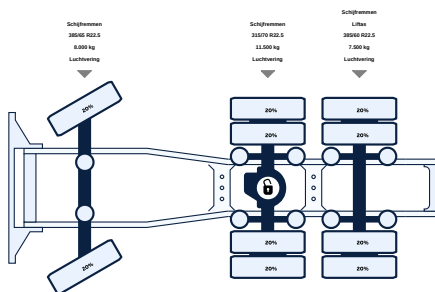

ALL PROPERTIES

General

ID	LVS7605
GVW	27.000 kg
VIN	YS2R6X20005378425
Fuel	Diesel
Color	Overig
Number of gears	12
Mileage	1.200.000 km
APK (MOT) to	06-08-2025
Wheelbase	310 cm
Engine	520 pk
Carrying capacity	16.800 kg
Dimensions(L x W)	660 x 254cm
Emission-standard	Euro 5
Gear box	Automatik
First registration	11-05-2015

Options

- ✓ 2x Sleeping bed
- ✓ 7 Inch Multimedia System
- ✓ ABS
- ✓ Air conditioning
- ✓ Air suspension
- ✓ Aluminum fuel tank
- ✓ Beacon(s)
- ✓ Climate Control
- ✓ Double fuel tank
- ✓ Electrically adjustable seats
- ✓ Electrically operated windows
- ✓ Electric mirrors
- ✓ Electric windows
- ✓ Fog lights
- ✓ Front fog lights
- ✓ High Beams
- ✓ Immobilizer (B1)
- ✓ Leather steering wheel
- ✓ Lift Axle
- ✓ Navigation system
- ✓ Parking Heater
- ✓ Radio CD player
- ✓ Remote controlled central door locking
- ✓ Retarder
- ✓ Roof Spoiler
- ✓ Seat heating
- ✓ Side skirts
- ✓ Speed limiter
- ✓ Spoilers
- ✓ Spoiler set
- ✓ Sun visor
- ✓ Work lamp(s)

Axes