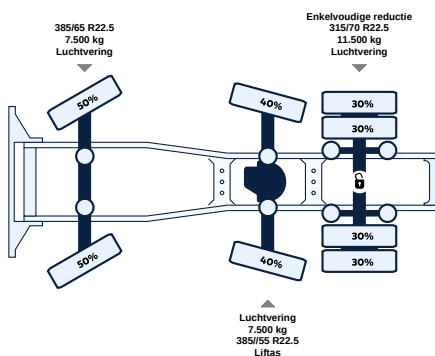

ALL PROPERTIES

General

ID	LVS7714
GVW	50.000 kg
VIN	YS2R6X20005654007
Fuel	Diesel
Color	Wit
Number of gears	12
Mileage	650.000 km
Wheelbase	410 cm
Engine	500 pk
Carrying capacity	17.376 kg
Dimensions(L x W)	645 x 255cm
Emission-standard	Euro 6
Gear box	Automatic
First registration	08-04-2022

Options

- ✓ 9 inch Multimedia screen
- ✓ Adaptive Cruise Control
- ✓ Aluminum fuel tank
- ✓ Beacon(s)
- ✓ Climate Control
- ✓ Electric mirrors
- ✓ Flashing lights
- ✓ Front fog lights
- ✓ Immobilizer (B1)
- ✓ Leather cover
- ✓ LED-lighting
- ✓ Lift Axle
- ✓ Navigation system
- ✓ PTO
- ✓ Radio CD player
- ✓ Retarder
- ✓ Seat heating
- ✓ Sleeping cabin
- ✓ Sper
- ✓ Spoiler set
- ✓ Sun visor
- ✓ Work lamp(s)
- ✓ ABS
- ✓ Air conditioning
- ✓ Axle load indicator
- ✓ Central door locking
- ✓ Daytime running lights
- ✓ Electric windows
- ✓ Fog lights
- ✓ Hydraulics
- ✓ Lane Keeping Support
- ✓ Leather steering wheel
- ✓ LED headlights
- ✓ Maintenance history
- ✓ Parking Heater
- ✓ Radio Bluetooth
- ✓ Refridgerator
- ✓ Roof Spoiler
- ✓ Side skirts
- ✓ Speed limiter
- ✓ Spoilers
- ✓ Steered leading axle
- ✓ Upholstery leather

Axes