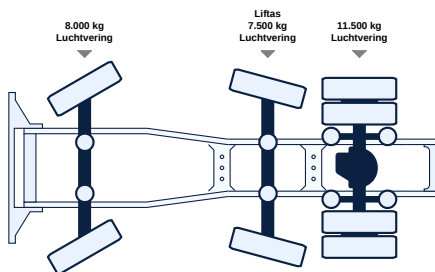

ALLE EIGENSCHAPPEN

Algemeen

ID	LVS7664
GVW	27.000 kg
VIN	YS2R6X20005357425
Brandstof	Diesel
Kleur	Overig
Aantal versnellingen	12
Kilometerstand	1.083.317 km
APK tot	03-05-2025
Wielbasis	405 cm
Motor	490 pk
Laadvermogen	17.830 kg
Afmeting(l x b)	646 x 255cm
Emissienorm	Euro 6
Versnellingsbak	Automatic
1e registratie	17-06-2014

Opties

- ✓ 2x Slaap bed
- ✓ Airconditioning
- ✓ Boordcomputer
- ✓ Dakspoiler
- ✓ Elektrisch bedienbare ramen
- ✓ Liftas
- ✓ Mistlampen voor
- ✓ Radio/CD speler
- ✓ Slaapcabine
- ✓ Sper
- ✓ Spoilerset
- ✓ Startonderbreker (B1)
- ✓ Zonneklep
- ✓ ABS
- ✓ Aluminium brandstoftank
- ✓ Centrale deurvergrendeling afstandbediend
- ✓ Elektrische ramen
- ✓ Koelkast
- ✓ Luchtvering
- ✓ Navigatie
- ✓ Retarder
- ✓ Snelheidsbegrenzer
- ✓ Spoilers
- ✓ Standkachel
- ✓ Werklamp(en)
- ✓ Zwaailamp(en)

Asconfiguratie