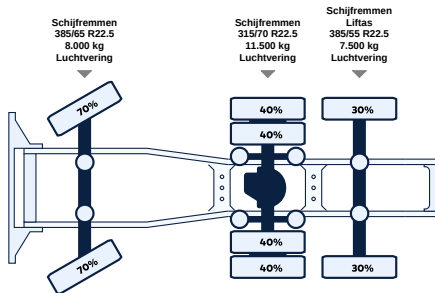

ALL PROPERTIES

General

ID	LVS7699
VIN	YS2R6X20005417385
Fuel	Diesel
Color	Rood
Number of gears	12
Mileage	612.000 km
Engine	450 pk
Emission-standard	Euro 6
Gear box	Automatic
First registration	25-02-2016

Options

- ✓ ABS
- ✓ Air conditioning
- ✓ Central door locking
- ✓ Electrically operated windows
- ✓ Fog lights
- ✓ Parking Heater
- ✓ Refridgerator
- ✓ Side skirts
- ✓ Work lamp(s)
- ✓ Adjustable dish
- ✓ Air horn
- ✓ Disc brakes
- ✓ Engine Brake
- ✓ Hydraulics
- ✓ Radio CD player
- ✓ Roof Spoiler
- ✓ Sun visor

Axes