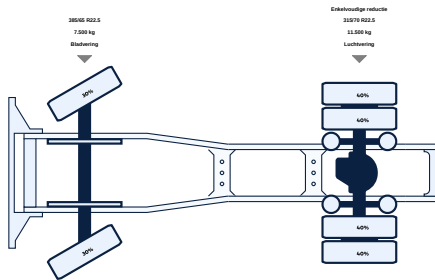

ALL PROPERTIES

General

ID	LVS7585
GVW	19.000 kg
VIN	XLER4X20005295977
Fuel	Diesel
Color	Overig
Number of gears	12
Mileage	1.200.632 km
APK (MOT) to	23-09-2025
Wheelbase	370 cm
Engine	420 pk
Carrying capacity	11.350 kg
Dimensions(L x W)	594 x 255cm
Emission-standard	Euro 5
Gear box	Automatic
First registration	23-11-2012

Options

- ✓ 2x Sleeping bed
- ✓ Air conditioning
- ✓ Bluetooth
- ✓ Electrically adjustable seats
- ✓ Electric windows
- ✓ Immobilizer (B1)
- ✓ On-board computer
- ✓ Parking air conditioning
- ✓ Refridgerator
- ✓ Retarder
- ✓ Side skirts
- ✓ Speed limiter
- ✓ Spoilers
- ✓ Sun visor
- ✓ Work lamp(s)
- ✓ ABS
- ✓ Aluminum fuel tank
- ✓ Climate Control
- ✓ Electric mirrors
- ✓ Fog lights
- ✓ Immobilizer (B1)
- ✓ Parking air conditioning
- ✓ Radio
- ✓ Remote controlled central door locking
- ✓ Roof Spoiler
- ✓ Sleeping cabin
- ✓ Spoilers
- ✓ Stability control
- ✓ Sun visor

Axes