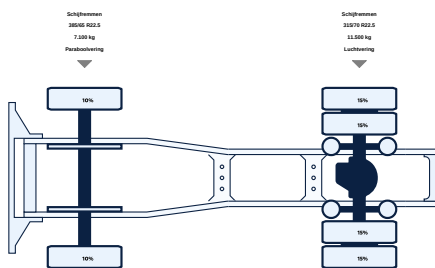

ALL PROPERTIES

General

ID	LVS7607
GVW	18.600 kg
VIN	XLEP4X20005250752
Fuel	Diesel
Color	Overig
Number of gears	12
Mileage	1.184.021 km
Wheelbase	370 cm
Engine	360 pk
Carrying capacity	11.370 kg
Dimensions(L x W)	594 x 255cm
Emission-standard	Euro 5
Gear box	Automatic
First registration	17-11-2010

Options

- ✓ **ABS**
- ✓ **Disc brakes**
- ✓ **OptionCruise**
- ✓ **Aluminum fuel tank**
- ✓ **Electric windows**
- ✓ **Sun visor**

Axes