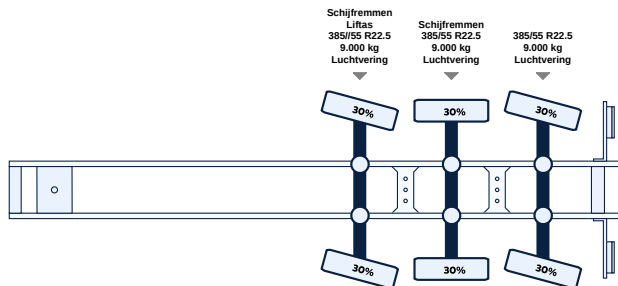

ALL PROPERTIES

General

ID	LVS7718
GVW	43.000 kg
VIN	YA5B302A043S60850
Color	Overig
Mileage	0 km
APK (MOT) to	26-02-2025
Wheelbase	941 cm
Carrying capacity	33.820 kg
Dimensions(L x W)	1379 x 255cm
First registration	06-12-2010

Options

- ✓ ABS
- ✓ Air suspension
- ✓ Lift Axle
- ✓ Pallet truck crate
- ✓ SAF Assen
- ✓ Toolbox

Body details

Bodywork	Schuifzeilen
Dimensions bodywork (L x W x H)	1360 x 249 x 265cm

Axes