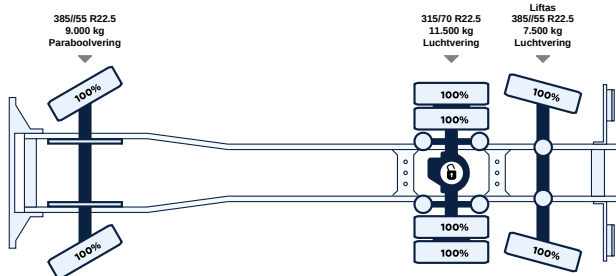

ALL PROPERTIES

General

ID	LVS7656
GVW	28.000 kg
VIN	VF610M360RD002499
Fuel	Diesel
Color	Overig
Number of gears	12
Mileage	1.500 km
APK (MOT) to	18-12-2025
Wheelbase	5200 cm
Engine	480 pk
Carrying capacity	15.299 kg
Dimensions(L x W)	925 x 255cm
Emission-standard	Euro 6
Gear box	Automatic
First registration	18-12-2024

Extra information

Structure
Construction year: 2024

Options

- ✓ ABS
- ✓ Air horn
- ✓ Aluminum fuel tank
- ✓ Climate Control
- ✓ EBS
- ✓ Electrically operated windows
- ✓ Front fog lights
- ✓ Hydraulics
- ✓ Leaf suspension
- ✓ Lift Axle
- ✓ Parking air conditioning
- ✓ Particulate filter
- ✓ Reinforced engine brake
- ✓ Seat heating
- ✓ Speed limiter
- ✓ Standclima
- ✓ Work lamp(s)
- ✓ Adaptive Cruise Control
- ✓ Alarm
- ✓ Axle load indication
- ✓ Daytime running lights
- ✓ Electrically adjustable exterior mirrors
- ✓ Electric windows
- ✓ Gullet
- ✓ Immobilizer (B1)
- ✓ LED headlights
- ✓ Navigation system
- ✓ Parking Heater
- ✓ Radio Display 9 inches
- ✓ Reversing camera
- ✓ Sleeping cabin
- ✓ Sper
- ✓ Sun visor

Axes

Body details

Type	Hyva 26-65-S
Brand	Haakarm Hyva 26 T
Bodywork	Haakarmsysteem