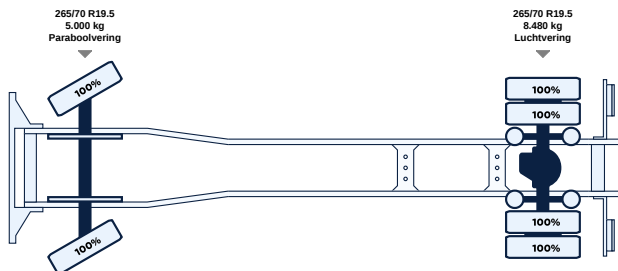

Extra information

Tail lift: DHollandia DHLM, tail lift, 2000 kg

Tailgate
Plateau length: 1000 cm
Structure
Construction year: 2024
Material: Plywood

Options

- ✓ ABS
- ✓ Adaptive Cruise Control
- ✓ Air conditioning
- ✓ Air suspension
- ✓ Bluetooth
- ✓ Dhollandia Loading ramp 2000kg
- ✓ EBS
- ✓ Fog lights
- ✓ Immobilizer (B1)
- ✓ LED headlights
- ✓ Reversing camera
- ✓ Roof Spoiler
- ✓ Side door
- ✓ Sun visor

Body details

Brand	Plywood Gesloten Laadbak Met Laadklep
Bodywork	Gesloten bak
Dimensions bodywork (L x W x H)	7200 x 2480 x 2376cm

Tail lift

Kind	Achtersluitklep
Type	DHLM
Brand	DHollandia

Axes

WhatsApp

+31653923043