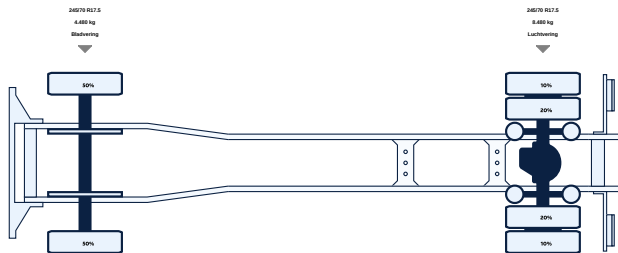

ALL PROPERTIES

General

ID	LVS7587
GVW	11.990 kg
VIN	VF640J569GB004298
Fuel	Diesel
Color	Overig
Mileage	561.050 km
APK (MOT) to	09-06-2025
Wheelbase	380 cm
Engine	214 pk
Carrying capacity	5.475 kg
Dimensions(L x W)	716 x 260cm
Emission-standard	Euro 6
Gear box	Automatic
First registration	09-06-2016

Options

Body details

Bodywork

Chassis cabine

Axes