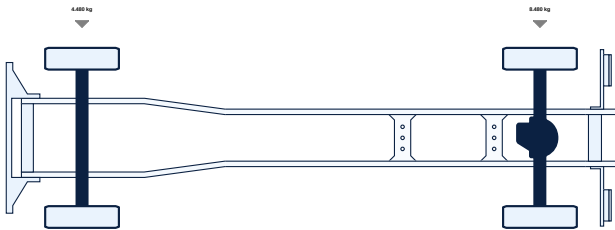

ALL PROPERTIES

General

ID	LVS7587
GVW	11.990 kg
VIN	VF640J569GB004298
Fuel	Diesel
Color	Overig
Mileage	561.050 km
APK (MOT) to	09-06-2025
Wheelbase	380 cm
Engine	214 pk
Carrying capacity	5.475 kg
Dimensions(L x W)	716 x 260cm
Emission-standard	Euro 6
Gear box	Automatic
First registration	09-06-2016

Options

Body details

Bodywork

Chassis cabine

Axes