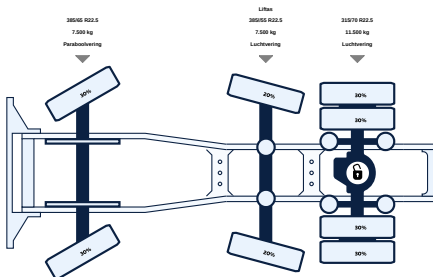

ALLE EIGENSCHAPPEN

Algemeen

ID	LVS7642
GVW	26.500 kg
VIN	WMA24XZZ8EW191973
Brandstof	Diesel
Kleur	Overig
Aantal versnellingen	12
Kilometerstand	688.000 km
APK tot	29-11-2025
Wielbasis	395 cm
Motor	440 pk
Laadvermogen	18.002 kg
Afmeting(l x b)	668 x 250cm
Emissienorm	Euro 6
Versnellingsbak	Automatic
1e registratie	06-12-2013

Opties

- ✓ 7 Inch Multimediasysteem
- ✓ Airconditioning
- ✓ Boordcomputer
- ✓ Climate Controle
- ✓ Elektrisch bedienbare ramen
- ✓ Gestuurde voorloopas
- ✓ Hydrauliek Kipper / Walking floor
- ✓ Kiphydrauliek
- ✓ Luchthoorn
- ✓ Mistlampen voor
- ✓ Radio
- ✓ Slaapcabine
- ✓ Sper
- ✓ Verstralers
- ✓ Zonneklep
- ✓ ABS
- ✓ Aluminium brandstoftank
- ✓ Centrale deurvergrendeling afstandbediend
- ✓ Elektrische ramen
- ✓ Elektrisch verstelbare buitenspiegels
- ✓ Hydrauliek
- ✓ Hydroliek
- ✓ Liftas
- ✓ Luchtvering
- ✓ PTO
- ✓ Radio/CD speler
- ✓ Snelheidsbegrenzer
- ✓ Startonderbreker (B1)
- ✓ Werklamp(en)
- ✓ Zwaailamp(en)

Asconfiguratie