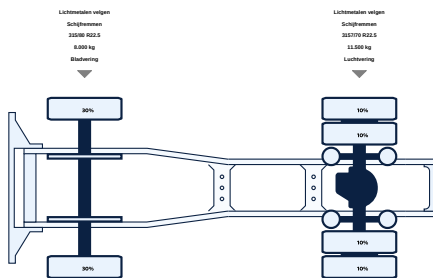

ALL PROPERTIES

General

ID	LVS1061
GVW	21.000 kg
VIN	WMA06XZZXHP091082
Fuel	Diesel
Color	Overig
Number of gears	14
Mileage	934.015 km
APK (MOT) to	02-06-2024
Wheelbase	360 cm
Engine	460 pk
Carrying capacity	13.523 kg
Dimensions(L x W)	598 x 250 x 391cm
Emission-standard	Euro 6
Gear box	Automatic
First registration	02-06-2017

Options

- ✓ 2x Sleeping bed
- ✓ Ad Blue
- ✓ Air horn
- ✓ Aluminum fuel tank
- ✓ Electrically adjustable exterior mirrors
- ✓ Fog lights
- ✓ Hydraulics
- ✓ Lane Change Support
- ✓ PTO
- ✓ Radio display 7 inches
- ✓ Reinforced engine brake
- ✓ Remote controlled central door locking
- ✓ Sleeping cabin
- ✓ Sper
- ✓ ABS
- ✓ Air conditioning
- ✓ Air suspension
- ✓ Central door locking
- ✓ Electrically operated windows
- ✓ Hydraulic Tipper / Walking floor
- ✓ Immobilizer (B1)
- ✓ Parking Heater
- ✓ Radio CD player
- ✓ Refridgerator
- ✓ Rema Plug
- ✓ Roof Spoiler
- ✓ Speed limiter
- ✓ Sun visor

Axes