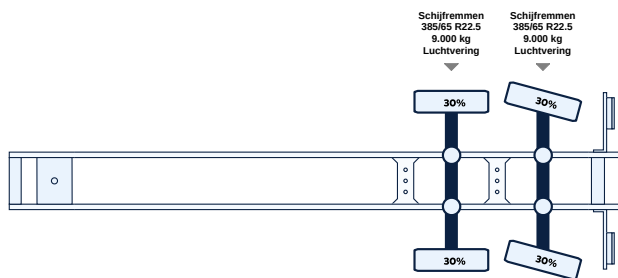

ALL PROPERTIES

General

ID	LVS7675
GVW	32.000 kg
VIN	WKESZ000000541052
Color	Overig
Mileage	0 km
APK (MOT) to	21-03-2025
Wheelbase	915 cm
Carrying capacity	23.058 kg
Dimensions(L x W)	1404 x 260cm
First registration	09-07-2012

Extra information

Tail lift: Anceo, tail lift

Structure

Construction year: 2012

Options

- ✓ **ABS**
- ✓ **Disc brakes**
- ✓ **Own battery pack**
- ✓ **Steering axle (Tridec)**
- ✓ **Central lubrication**
- ✓ **Double fuel tank**
- ✓ **SAF Assen**
- ✓ **Tail lift with its own battery**

Body details

Brand	Carrier Vector 1550
Bodywork	Koel-vriestransport
Dimensions bodywork (L x W x H)	1346 x 250 x 250cm
Cooling engine	Diesel+elektrisch
Operating hours (diesel)	9039
Operating hours (electrical)	6924

Axes

Tail lift

Kind	Achtersluitklep
Brand	Anceo