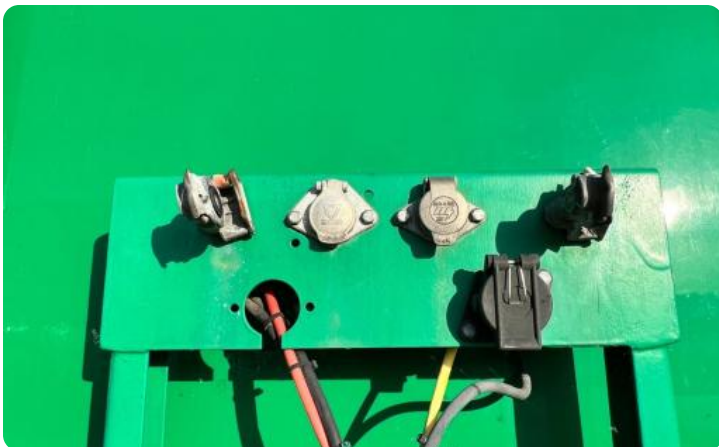

WhatsApp

+31653923043

WhatsApp +31653923043 toevoegen

Añadir WhatsApp +31653923043

Add WhatsApp +31653923043

Hängen Sie WhatsApp +31653923043 hinzu