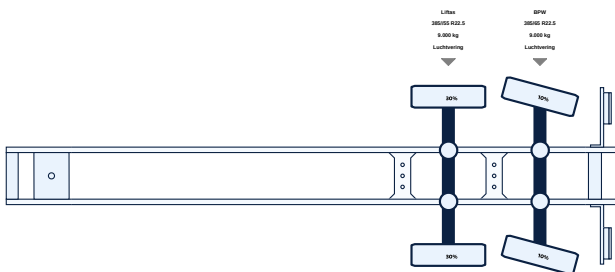

Options

- ✓ ABS
- ✓ Air suspension
- ✓ BPW
- ✓ Drum brakes
- ✓ Hard wooden floor
- ✓ Lift Axle

Body details

Bodywork

Schuifzeilen

Axes

WhatsApp

+31653923043