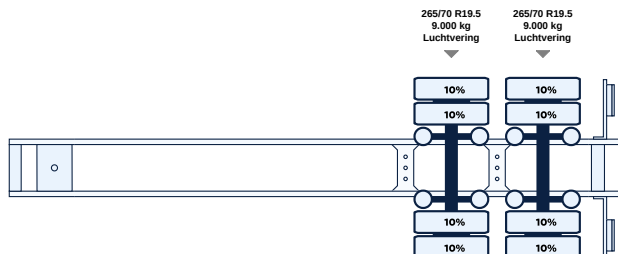

ALL PROPERTIES

General

ID	LVS7680
GVW	18.000 kg
VIN	XL9MZS2188D074021
Color	Overig
Mileage	0 km
APK (MOT) to	16-01-2025
Wheelbase	181 cm
Carrying capacity	12.240 kg
Dimensions(L x W)	765 x 260cm
First registration	15-05-2008

Extra information

Tail lift: DHollandia, slider lift, 2000 kg

Options

- ✓ **Dhollandia Loading ramp 2000kg**
- ✓ **Tail lift with its own battery**
- ✓ **Toolbox**

Body details

Bodywork	Koel-vriestransport
Dimensions bodywork (L x W x H)	749 x 250 x 289cm
Cooling engine	Elektrisch

Tail lift

Kind	Onderschuifklep
Brand	DHollandia

Axes