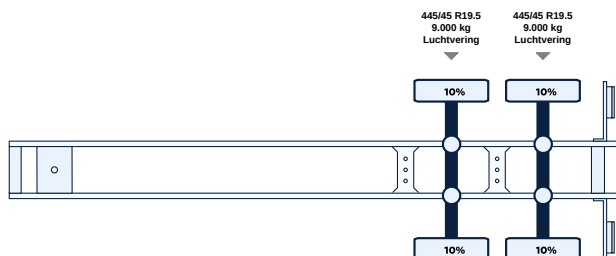

ALL PROPERTIES

General

ID	LVS7679
GVW	18.000 kg
VIN	D074076XL9MZS218
Color	Overig
Mileage	0 km
APK (MOT) to	03-01-2025
Wheelbase	181 cm
Carrying capacity	12.880 kg
Dimensions(L x W)	1010 x 260cm
First registration	29-05-2007

Extra information

Tail lift: DHollandia, slider lift, 2000 kg

Options

- ☒ Dhollandia Loading ramp 2000kg
- ☒ Tail lift with its own battery
- ☒ Toolbox

Body details

Bodywork	Koel-vriestransport
Dimensions bodywork (L x W x H)	275 x 250 x 288cm
Cooling engine	Elektrisch

Tail lift

Kind	Onderschuifklep
Brand	DHollandia

Axes