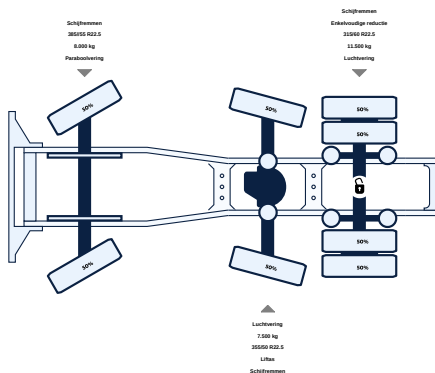

ALL PROPERTIES

General

ID	LVS7581
GVW	27.000 kg
VIN	XLRTGH4300G191470
Fuel	Diesel
Color	Overig
Number of gears	12
Mileage	587.245 km
Wheelbase	395 cm
Engine	480 pk
Carrying capacity	18.750 kg
Emission-standard	Euro 6
Gear box	Automatic
First registration	18-05-2018

Options

- ✓ ABS
- ✓ Adaptive Cruise Control
- ✓ Air conditioning
- ✓ Aluminum fuel tank
- ✓ Disc brakes
- ✓ Electrically adjustable exterior mirrors
- ✓ Electrically operated windows
- ✓ Fire extinguisher
- ✓ Fog lights
- ✓ High Beams
- ✓ Inverter 24V - 230V
- ✓ Lift Axle
- ✓ MX brake
- ✓ On-board computer
- ✓ Parking Heater
- ✓ Refridgerator
- ✓ Reinforced engine brake
- ✓ Remote controlled central door locking
- ✓ Roof Spoiler
- ✓ Seat heating
- ✓ Sliding dish
- ✓ Speed limiter
- ✓ Spoilers
- ✓ Spoiler set
- ✓ Steered leading axle
- ✓ Sun visor

Axes